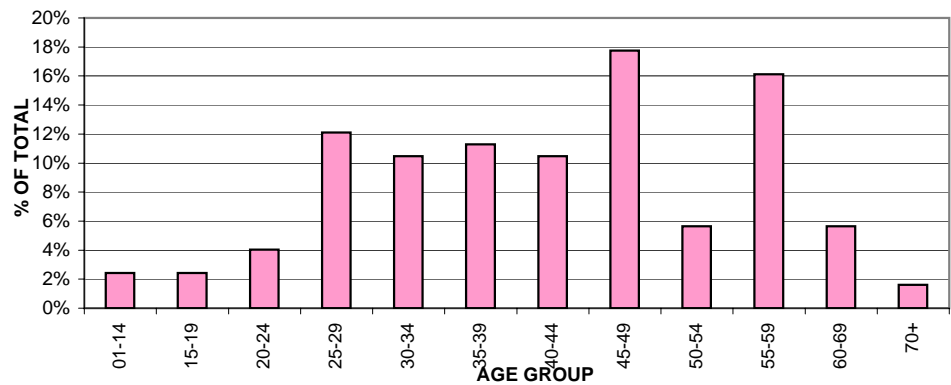

PARTICIPANTS	124
AVERAGE TIME	35:08
AVERAGE PACE	11:18
FASTEST TIME	:20:45
FASTEST PACE	6:40.7

FEMALE MASTERS:

PARTICIPANTS	71
AVERAGE TIME	27:38
AVERAGE PACE	8:54
FASTEST TIME	:23:03
FASTEST PACE	7:25.1

AGE STATISTICS:

AVERAGE	42
YOUNGEST	10
MOST SENIOR	85
MOST COMMON AGE	41

FINISHERS AT PER-MILE PACE RANGES

PARTICIPANTS BY AGE GROUP

PARTICIPANTS:	FEMALE	
01-14	3	2%
15-19	3	2%
20-24	5	4%
25-29	15	12%
30-34	13	10%
35-39	14	11%
40-44	13	10%
45-49	22	18%
50-54	7	6%
55-59	20	16%
60-69	7	6%
70+	2	2%
	124	100%